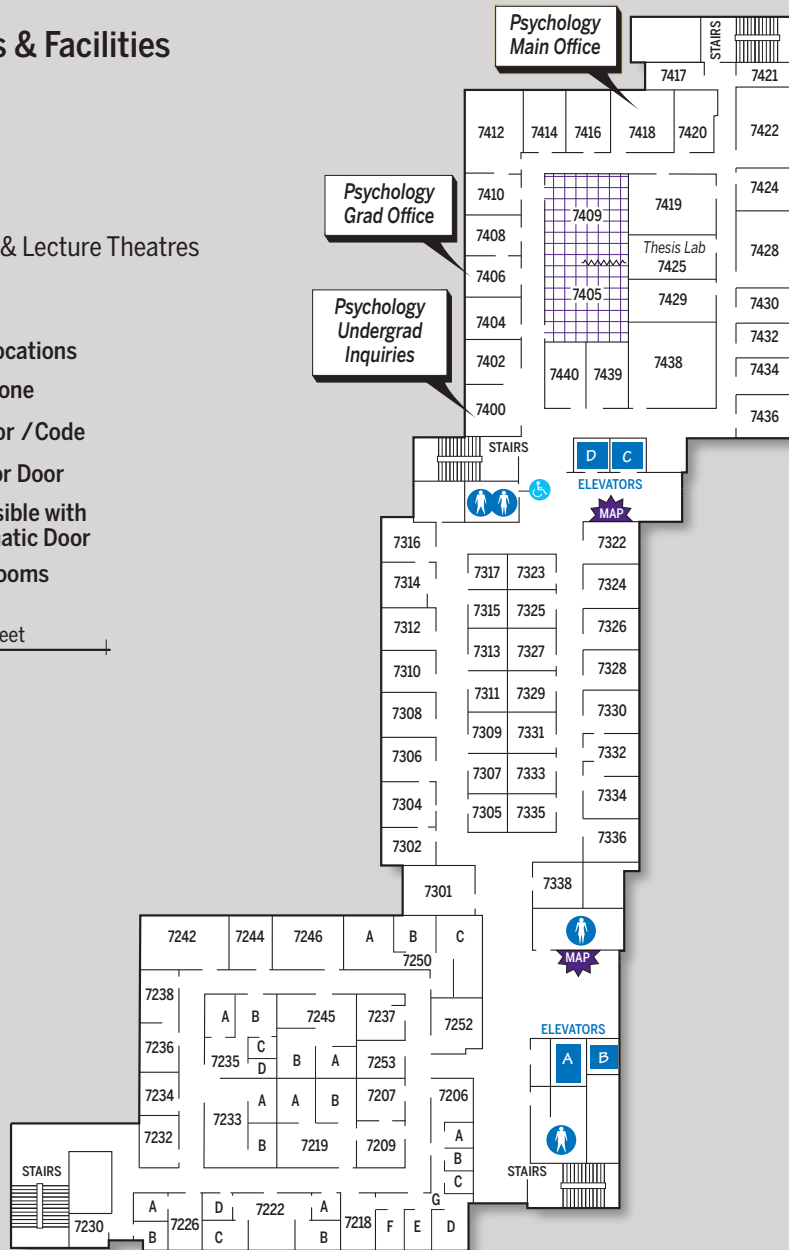

LEVEL SEVEN

Departments & Facilities

7th Floor

Psychology

 Classrooms & Lecture Theatres

 Map Locations

 Telephone

 Elevator / Code

 Exterior Door

 Accessible with Automatic Door

 Washrooms

50 Feet

Produced by: Cartographic Section, Geography Department, Social Science Centre, 2017